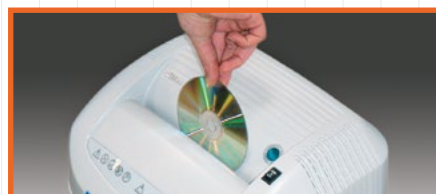

ECO-FRIENDLY: do not require plastic bags

FRONT WINDOW to check the shreds level

SHRED UP TO 25 SHEETS OF PAPER AT A TIME by inserting them into the wide and convenient throat

SHRED CDs, DVDs AND CREDIT CARDS by inserting them into the wide and convenient throat