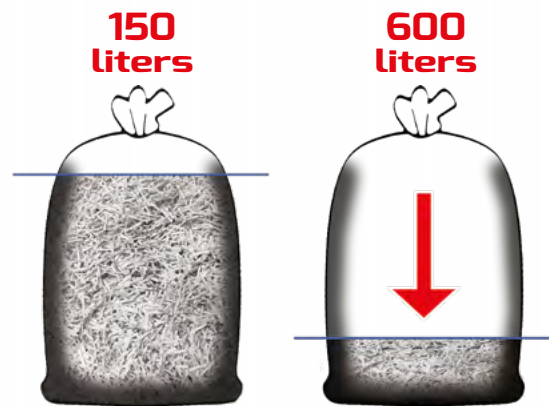

Power saving stand-by mode after 12 seconds of non-operation

ELECTRONIC COMBINATION LOCK (OPTIONAL)

Protects documents from prying eyes of unauthorized persons while shredding

KOBRA®

AF.2 COMPACTOR

KOBRA AF.2 Auto-feed/Auto-compact shredder is **the most innovative and fastest automatic shredder** available in the global market. **Its incredible 37 sheet per minute speed together with the exclusive compacting system** allows walk-away fast shredding of large quantities of documents.