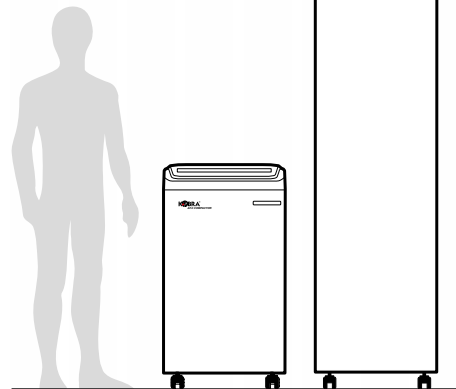

KOBRA[®]

AF.2 COMPACTOR

*Shred it
and Forget it!*

ELCOMAN

NEW

KOBRA AF.2 COMPACTOR

Increase by 4 times the size of your cabinet!

AUTO-FEED/AUTO-COMPACT OIL-FREE SHREDDER

Exclusive high speed **automatic autofeed system** for the shredding of large volumes of documents. The automatic feed system allows walk-away shredding of large quantities of documents (up to 400 sheet paper tray). The **automatic paper compacting system** reduces the volume of shredded paper by 4 times to optimize bag capacity and avoid frequent emptyings.

Increase by 4 times to 600 liters the size of your cabinet with the Kobra Auto-Compact cutting edge technology

INTEGRATED AUTOMATIC COMPACTOR

Reduces the volume of shredded paper by 4 times to optimize bag capacity and avoid frequent emptyings of the bag