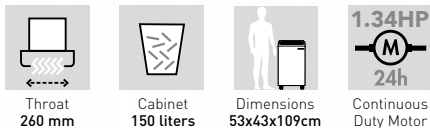

Power saving stand-by mode after 12 seconds of non-operation

ELECTRONIC COMBINATION LOCK (OPTIONAL)

Protects documents from prying eyes of unauthorized persons while shredding

KOBRA®

AF.2 COMPACTOR

KOBRA AF.2 Auto-feed/Auto-compact shredder is **the most innovative and fastest automatic shredder** available in the global market. **Its incredible 37 sheet per minute speed together with the exclusive compacting system** allows walk-away fast shredding of large quantities of documents.